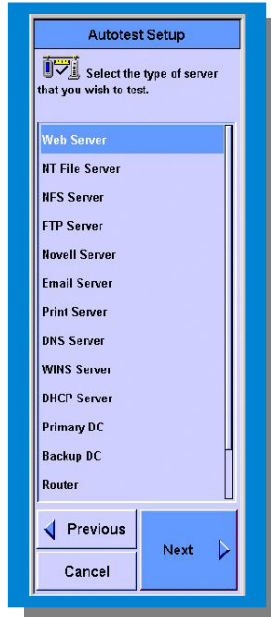

Examples of FrameScope 350 Screens

FrameScope Main Screen

Server Specific Autotest

Station Traffic Statistics View

Network Technician's Complete Toolkit: Tools Menu

Benchmarking the network: RFC 2544 Latency Test Results.