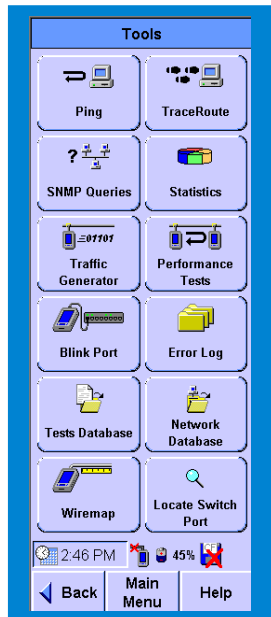

Examples of FrameScope 350 Screens

FrameScope Main Screen

Server Specific Autotest

Station Traffic Statistics View

Network Technician's Complete Toolkit: Tools Menu

Benchmarking the network: RFC 2544 Latency Test Results.

Quick Problem Detection and Identification Through Unique Autotest.