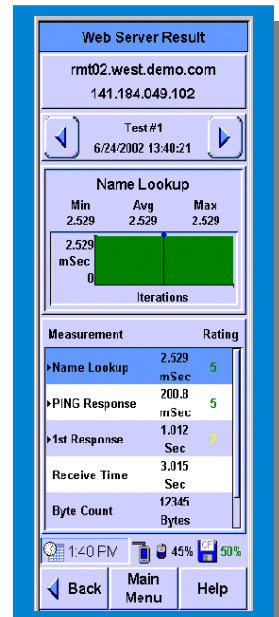

Examples of FrameScope 350 Screens

FrameScope Main Screen

Server Specific Autotest

Station Traffic Statistics View

Network Technician's Complete Toolkit: Tools Menu

Benchmarking the network: RFC 2544 Latency Test Results.