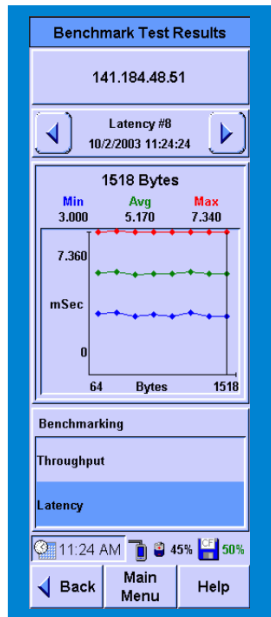

Examples of FrameScope 350 Screens

FrameScope Main Screen

Server Specific Autotest

Station Traffic Statistics View

Network Technician's Complete Toolkit: Tools Menu

Benchmarking the network: RFC 2544 Latency Test Results.