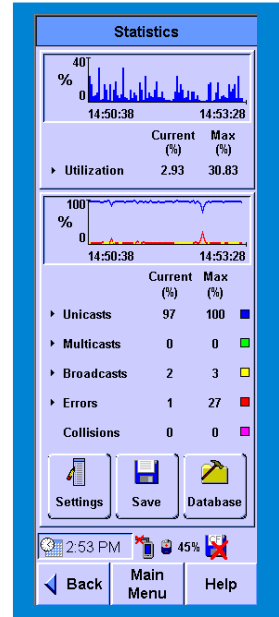

Examples of FrameScope 350 Screens

FrameScope Main Screen

Server Specific Autotest

Station Traffic Statistics View

Network Technician's Complete Toolkit: Tools Menu

Benchmarking the network: RFC 2544 Latency Test Results.

Quick Problem Detection and Identification Through Unique Autotest.