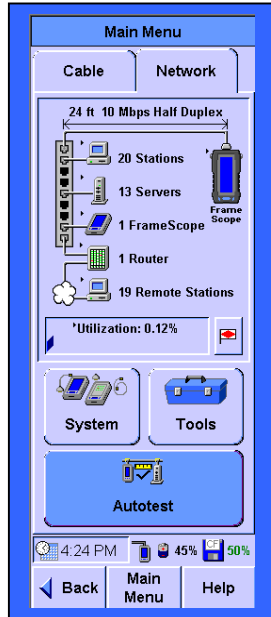

Examples of FrameScope 350 Screens

FrameScope Main Screen

Server Specific Autotest

Station Traffic Statistics View

Network Technician's Complete Toolkit: Tools Menu

Benchmarking the network: RFC 2544 Latency Test Results.

Quick Problem Detection and Identification Through Unique Autotest.